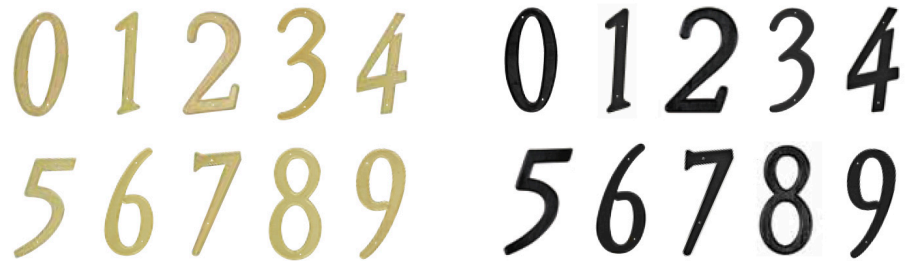

House Numbers

- Zinc
- Rustproof, weatherproof
- Furnished w/ brass nails

BRASS PLATED/US3				
HOUSE #	SIZE	ITEM #	PACKAGE	PACK
0	4"	# JW52000	Card	pk. 12/600
1	4"	# JW52005	Card	pk. 12/600
2	4"	# JW52010	Card	pk. 12/600
3	4"	# JW52015	Card	pk. 12/600
4	4"	# JW52020	Card	pk. 12/600
5	4"	# JW52025	Card	pk. 12/600
6	4"	# JW52030	Card	pk. 12/600
7	4"	# JW52035	Card	pk. 12/600
8	4"	# JW52040	Card	pk. 12/600
9	4"	# JW52045	Card	pk. 12/600

BLACK PAINTED				
HOUSE #	SIZE	ITEM #	PACKAGE	PACK
0	4"	# JW51900	Polybag w/ UPC	pk. 12/600
1	4"	# JW51905	Polybag w/ UPC	pk. 12/600
2	4"	# JW51910	Polybag w/ UPC	pk. 12/600
3	4"	# JW51915	Polybag w/ UPC	pk. 12/600
4	4"	# JW51920	Polybag w/ UPC	pk. 12/600
5	4"	# JW51925	Polybag w/ UPC	pk. 12/600
6	4"	# JW51930	Polybag w/ UPC	pk. 12/600
7	4"	# JW51935	Polybag w/ UPC	pk. 12/600
8	4"	# JW51940	Polybag w/ UPC	pk. 12/600
9	4"	# JW51945	Polybag w/ UPC	pk. 12/600

Drive-In Ball Catches

- Furnished w/ strike & nail

ITEM #	SIZE	FINISH	PACKAGE	PACK
# JW96174	3/8"	Brass	Bulk	pk. 144/3456